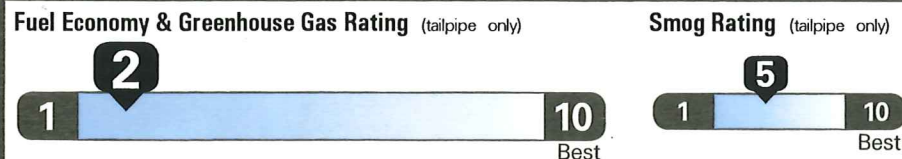

This vehicle emits 608 grams CO2 per mile. The best emits 0 grams per mile (tailpipe only). Producing and distributing fuel also create emissions; learn more at fueleconomy.gov.

Actual results will vary for many reasons, including driving conditions and how you drive and maintain your vehicle. The average new vehicle gets 25 MPG and costs $9,000 to fuel over 5 years. Cost estimates are based on 15,000 miles per year at $3.00 per gallon. MPGe is miles per gasoline gallon equivalent. Vehicle emissions are a significant cause of climate change and smog.

fueleconomy.gov
Calculate personalized estimates and compare vehicles

DELIVERY PROCESSING AND HANDLING FEE 1,195.00

TOTAL $47,118.00

The New Vehicle Limited Warranty provides 3-year/36,000 mile basic coverage, 5-year/60,000 mile powertrain coverage, plus 5-year/unlimited mile corrosion perforation coverage. See Warranty and Maintenance Guide for details. An extended service contract may be available for the vehicle. Ask dealer for details. Manufacturer's suggested retail price includes manufacturer's recommended pre-delivery service. Gasoline, license and title fees, applicable federal, state and local taxes and dealer and distributor installed options and accessories are not included in the manufacturer's suggested retail price.

ToyotaCare, which covers normal factory scheduled maintenance for two years or 25,000 miles, whichever occurs first, is included as part of the sales price of the vehicle for qualifying buyers. See participating dealer for eligibility and coverage details.

Dealer Name / Address: 04233 TOYOTA MTR SALES USA, INC ATTN: VEHICLE SERVICES 19001 S. WESTERN AVENUE TORRANCE CA90501
Ship to: 05999 DENVER REGION 9676 MAROON CIRCLE ENGLEWOOD CO80112