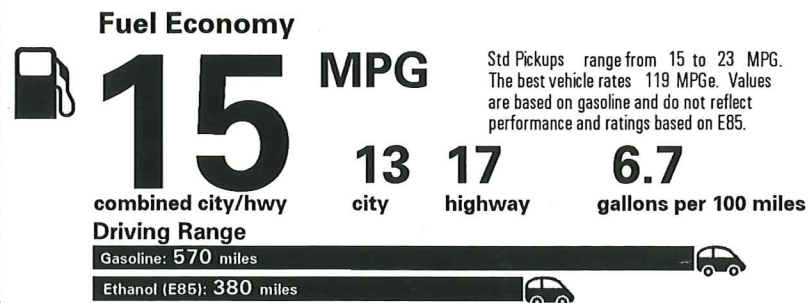

- MECHANICAL & PERFORMANCE**
 - 5.7L i-FORCE V8 E85 Flex Fuel DOHC 32V with Dual Ind VVT-i and TRD Dual Exhaust
 - 6-Spd Automatic Trans w/Sequential Shift
 - 4WDemand Part-Time 4WD w/Elec Controlled Transfer Case, A-TRAC & Auto LSD
 - 4.30 Rear Diff, Eng & Trans Oil Cooler, Tow Hitch Rcvr, TOW/HAUL Mode, Hvy Duty Batt & Alt, 4 & 7-Pin Connector
 - Larger Fuel Tank (38.0 gallon)
 - Front Suspension: Independent Double Wishbone Design with Stabilizer Bar
 - Rear Suspension: Trapezoidal Multi-Leaf w/ Staggered, Outboard Mounted Shocks

EPA DOT Fuel Economy and Environment

E85 Flexible-Fuel Vehicle Gasoline-Ethanol (E85)

You spend \$6,000 more in fuel costs over 5 years compared to the average new vehicle.

Annual fuel cost \$3,000

This vehicle emits 608 grams CO2 per mile. The best emits 0 grams per mile (tailpipe only). Producing and distributing fuel also create emissions; learn more at fueleconomy.gov.